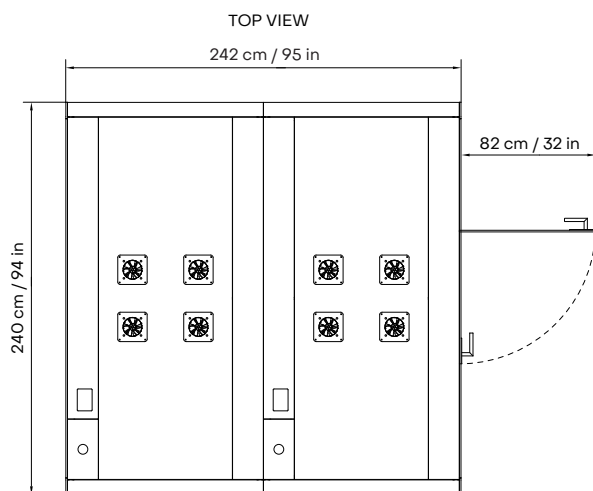

MINIMAL SPACE BETWEEN POD AND CEILING