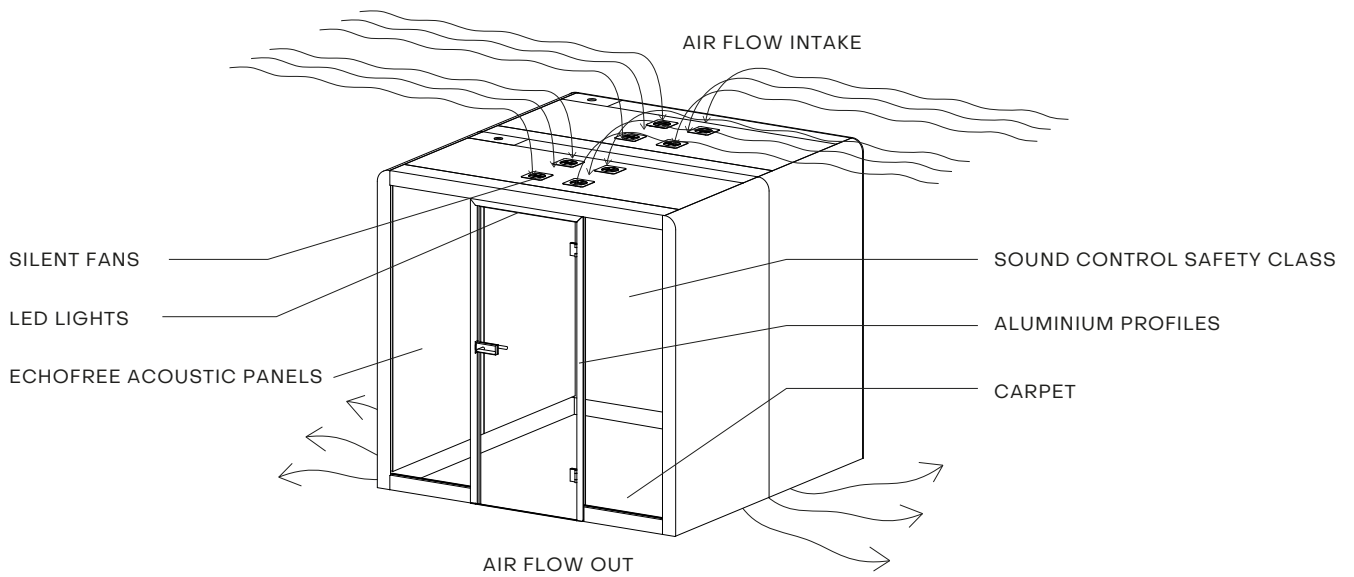

 **Interior colour**

Standard colours

 **Exterior colour**

Standard colours*

Additional colours for extra fee

Fabric colors (Camira RePlay Zero)

MINIMAL SPACE BETWEEN POD AND CEILING

Space 4 Hybrid technical specification

GENERAL PRODUCT INFO

Exterior size (W×D×H)	240 × 242 × 227 cm / 94 × 95 × 89 in
Interior size (W×D×H)	220 × 223 × 216 cm / 87 × 88 × 85 in
Weight (net)	1140 kg / 2513 lb
Weight with crate	1470 kg / 3241 lb
Exterior	<p>Side panels: Metal sheet with sand-structured powder coating. Fixed with magnets and easily exchangeable.</p> <p>Front and back trims: Covered with antibacterial laminate (MDF). Fixed with magnets and easily exchangeable.</p>
Glass	Sound Control laminated safety glass. Sound insulation STC 40 dB
Walls/structure	EchoFree panel – sandwich element and structure of birch plywood, foam and acoustic felt.
Roof	EchoFree panel – sandwich element of birch plywood and acoustic felt.
Floor	Frame of birch plywood, acoustic wool.
Carpet	Antistatic and stain resistant low loop pile carpet for public spaces, EN 1307. Flammability B _{fl} -s1
Door handedness	Right- or left-handed door. Door handedness can be chosen during order
Furniture	Optional. Different sets are available
Air ventilation	Low energy-consumption automatic air circulation system (stand by 6,8W; in operation 13,6W). Air circulation speed is at least 125 l/s
Electrical connections	Option one: add foldable table for sockets Option two: 2 x 110-240 V + USB-A+C from floor frame
Power cord	5m long cord with plug type depending on the region. Connection either from the top or bottom of the pod, can be chosen during installation.
Lighting	2700K – 5000K automatic LED lightning (2 x 28 W, 2 x 3000 lm) with control panel. Low consumption, energy-efficient