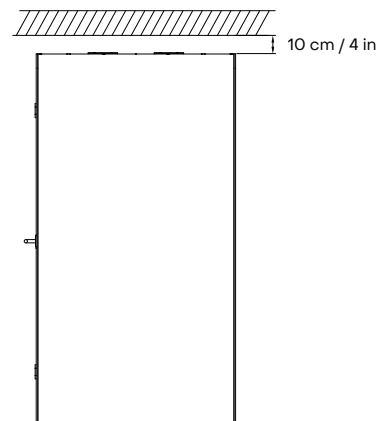

MINIMAL SPACE BETWEEN POD AND CEILING