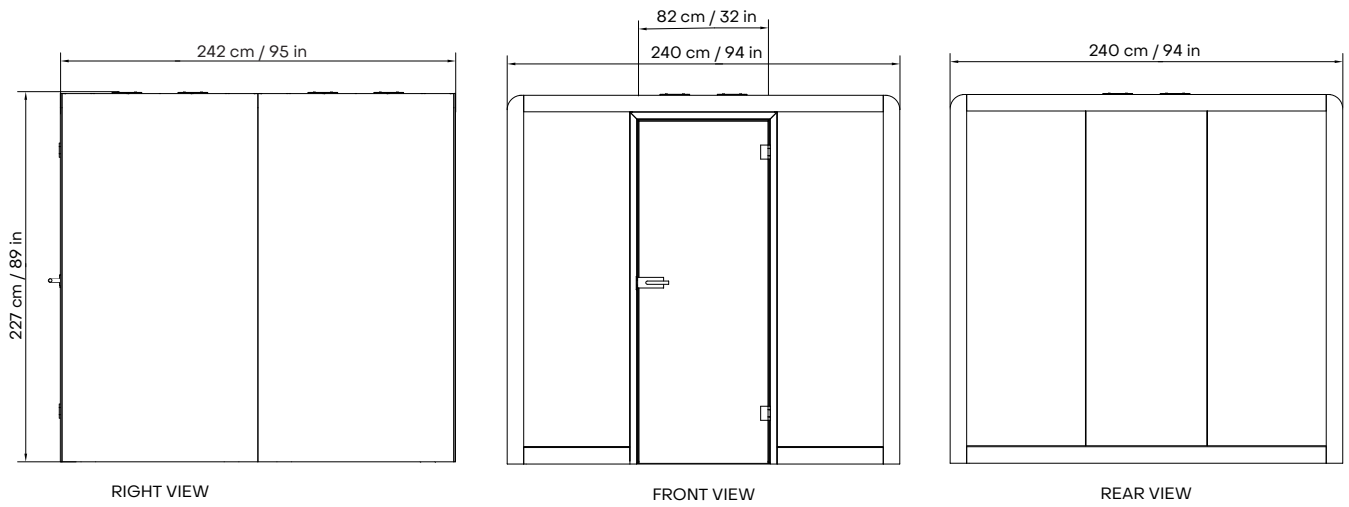

 **Interior colour**

Standard colours

 **Exterior colour**

Standard colours*

Additional colours for extra fee

Fabric colors (Camira RePlay Zero)

MINIMAL SPACE BETWEEN POD AND CEILING

Space 4 Hybrid technical specification

GENERAL PRODUCT INFO

Exterior size (W×D×H)	240 × 242 × 227 cm / 94 × 95 × 89 in
Interior size (W×D×H)	220 × 223 × 216 cm / 87 × 88 × 85 in
Weight (net)	1140 kg / 2513 lb
Weight with crate	1470 kg / 3241 lb
Exterior	<p>Side panels: Metal sheet with sand-structured powder coating. Fixed with magnets and easily exchangeable.</p> <p>Front and back trims: Covered with antibacterial laminate (MDF). Fixed with magnets and easily exchangeable.</p>
Glass	Sound Control laminated safety glass. Sound insulation STC 40 dB
Walls/structure	EchoFree panel – sandwich element and structure of birch plywood, foam and acoustic felt.
Roof	EchoFree panel – sandwich element of birch plywood and acoustic felt.
Floor	Frame of birch plywood, acoustic wool.
Carpet	Antistatic and stain resistant low loop pile carpet for public spaces, EN 1307. Flammability B _{fl} -s1
Door handedness	Right- or left-handed door. Door handedness can be chosen during order
Furniture	Optional. Different sets are available
Air ventilation	Low energy-consumption automatic air circulation system (stand by 6,8W; in operation 13,6W). Air circulation speed is at least 125 l/s
Electrical connections	Option one: add foldable table for sockets Option two: 2 x 110-240 V + USB-A+C from floor frame
Power cord	5m long cord with plug type depending on the region. Connection either from the top or bottom of the pod, can be chosen during installation.
Lighting	2700K – 5000K automatic LED lightning (2 x 28 W, 2 x 3000 lm) with control panel. Low consumption, energy-efficient