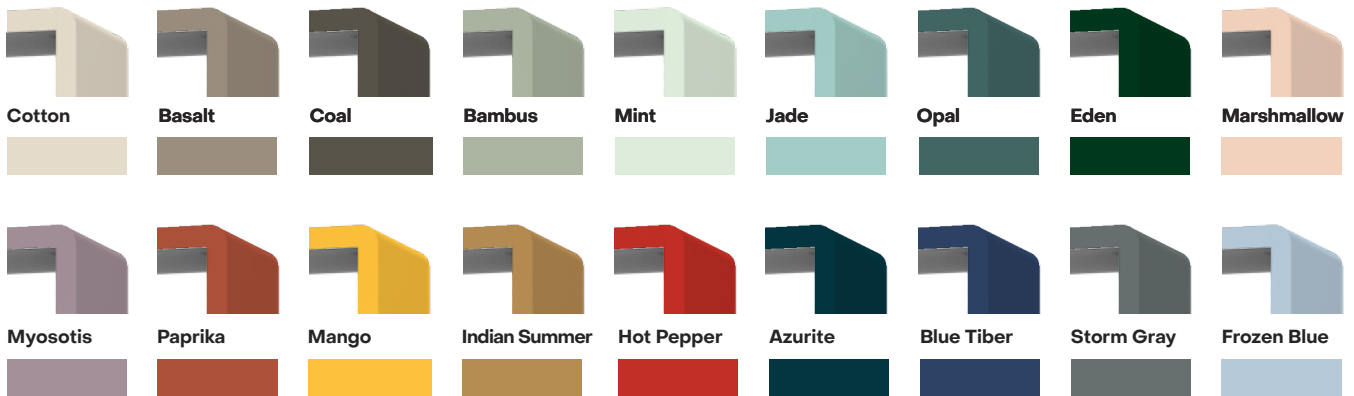

Electrically opening and closing door

Options for surfaces

Standard colours

Snow White Black Light Grey

Veneer

Oak Veneer

Extra colours

Cotton Basalt Coal Bambus Mint Jade Opal Eden Marshmallow
 Myosotis Paprika Mango Indian Summer Hot Pepper Azurite Blue Tiber Storm Gray Frozen Blue

Standard wall and ceiling

Light gray Dark gray Black Sand

Standard floor

Light gray Dark gray Black

Standard profiles

White Anodized gray Black

Fabric colors (Camira RePlay Zero)*

Black (ZER33) Dark Grey (ZER29) Navy Blue (ZER02) Slate Blue (ZER01) Eucalyptus Green (ZER07) Moss Green (ZER12) Honey Yellow (ZER17) Dusty Red (ZER20) Powder Pink (ZER15) Light Grey (ZER26) Cool Beige (ZER25)