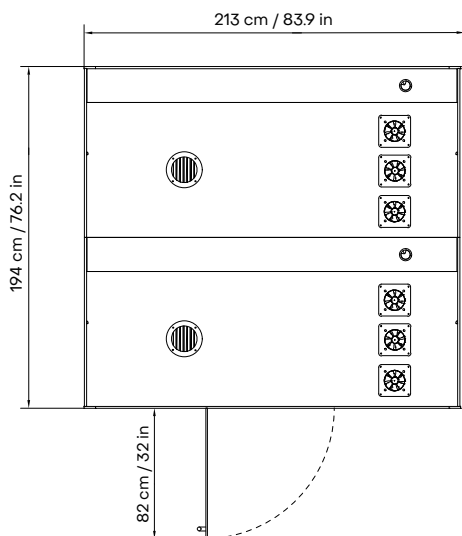

FRONT VIEW

LEFT VIEW

TOP VIEW

MINIMAL SPACE BETWEEN POD AND CEILING

SPACE BETWEEN FLOOR AND POD
2 cm / 0.8 in

Chatbox Quattro technical specification

GENERAL PRODUCT INFO

Exterior size (W*D*H)	213 x 194 x 222 cm 83.9 x 76.2 x 87.4 in
Interior size (W*D*H)	200 x 186 x 204 cm 78.7 x 73.3 x 80.3 in
Weight (net)	790 kg / 1742 lb
Door handedness	left- and right-handed door in one
Air ventilation	low consumption air circulation system (max 10,64 W)
Air flow	air circulation speed is more than 85 l/s (306 m ³ /h) (180 ft ³ /min)
Lighting	3000K – 6000K automatic LED lightning (40.8 W, 3000 lm) with control panel. Low consumption, energy-efficient
Power outlets	Option one: 4 x 110-240 V (10 A) Option two: 2 x 110-240 V (10 A) + 2 x USB-A+C
Power cord	5 m / 9 ft 10 in
Exterior material	painted sheet metal
Glass	sound control laminated safety glass
Floor	antistatic and stain resistant low loop pile carpet for public spaces, EN 1307
Acoustic surfaces	acoustic EchoFree panel
Adjustable glides	for easy leveling from inside the booth

Dimensions: 90 x 62 x H78 cm, seat height 46 cm

Sofa fabric colour: Light gray, dark gray, black

Legs black metal

Other colours available upon request

GAIA TABLE

Table top finish: White or black Fenix NTM laminate
with beveled plywood edge

Table top dimensions: 35 x 50 cm

Height: 70 cm

Weight: 15 kg

Powder coated table leg (black)

SOFA VEGA LOW-BACK (4 units)

Dimensions: 90 x 62 x H78 cm, seat height 46 cm

Sofa fabric colour: Light gray, dark gray, black