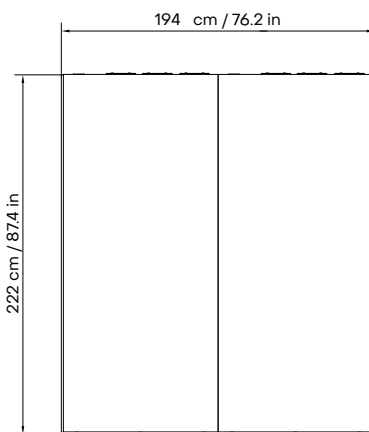

FRONT VIEW

LEFT VIEW

TOP VIEW

MINIMAL SPACE BETWEEN POD AND CEILING

SPACE BETWEEN FLOOR AND POD
2 cm / 0.8 in

Chatbox Quattro technical specification

GENERAL PRODUCT INFO

Exterior size (W*D*H)	213 x 194 x 222 cm 83.9 x 76.2 x 87.4 in
Interior size (W*D*H)	200 x 186 x 204 cm 78.7 x 73.3 x 80.3 in
Weight (net)	790 kg / 1742 lb
Door handedness	left- and right-handed door in one
Air ventilation	low consumption air circulation system (max 10,64 W)
Air flow	air circulation speed is more than 85 l/s (306 m ³ /h) (180 ft ³ /min)
Lighting	3000K – 6000K automatic LED lightning (40.8 W, 3000 lm) with control panel. Low consumption, energy-efficient
Power outlets	Option one: 4 x 110-240 V (10 A) Option two: 2 x 110-240 V (10 A) + 2 x USB-A+C
Power cord	5 m / 9 ft 10 in
Exterior material	painted sheet metal
Glass	sound control laminated safety glass
Floor	antistatic and stain resistant low loop pile carpet for public spaces, EN 1307
Acoustic surfaces	acoustic EchoFree panel
Adjustable glides	for easy leveling from inside the booth