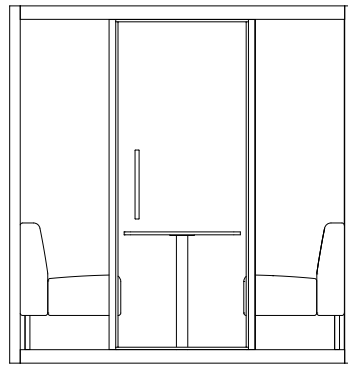

Chatbox Quattro features

Retractable coat/bag hook

Control panel

Occupancy light

Mobility kit

EXTRA FEATURE

Retractable coat/bag hook	A practical and nice-looking foldable hook for coat or bag
Control panel	Airflow dimmer, light brightness dimmer, light temperature selection and controls for optional extras
Occupancy light	
Screen bracket	Universal bracket in accordance with VESA standard, for up to 32" screen (screen not included). On back glass or left side wall
Mobility kit	Set of detachable casters for moving booths. Can be used for all Chatbox models.
Sofa Vega low-back	Dimensions: 90 x 62 x H78 cm, seat height 46 cm. Fabric colour: Light/dark gray, black
L-shape Vega sofa set	Low-back Vega sofas (3 pcs). Standard fabric colours: Light/dark gray, black
Gaia table	Dimensions: 35 x 60 cm, height 70 cm
Integrated table	Dimensions: 72 x 140 cm, height: 73 cm
Additional power outlets	Pluto (2x 110-240 V + USB-A+C), Desk 2 (2x 230V + USB-A+C), Slim (US, 3x 110V + USB-A+C)
RJ45 (CAT6) port in wall socket	Includes CAT6 connection cable underneath the booth.
Sprinkler prep	Knockout with a tube inside the ceiling module for housing a sprinkler
Seismic kit	Brackets to mount the floor module to the existing floor with anchor bolts
Frosted glass	Frosted film between glasses

Chatbox Quattro furnishing options

INTEGRATED TABLE

Table top dimensions: 72 x 140 cm

Height: 73 cm

Table top: white (antibacterial) laminated MDF, black leg
Metal base hidden under the carpet

SOFA VEGA LOW-BACK (4 units)

Dimensions: 90 x 62 x H78 cm, seat height 46 cm

Sofa fabric colour: Light gray, dark gray, black

Legs black metal

Other colours available upon request

GAIA TABLE

Table top finish: White or black Fenix NTM laminate
with beveled plywood edge