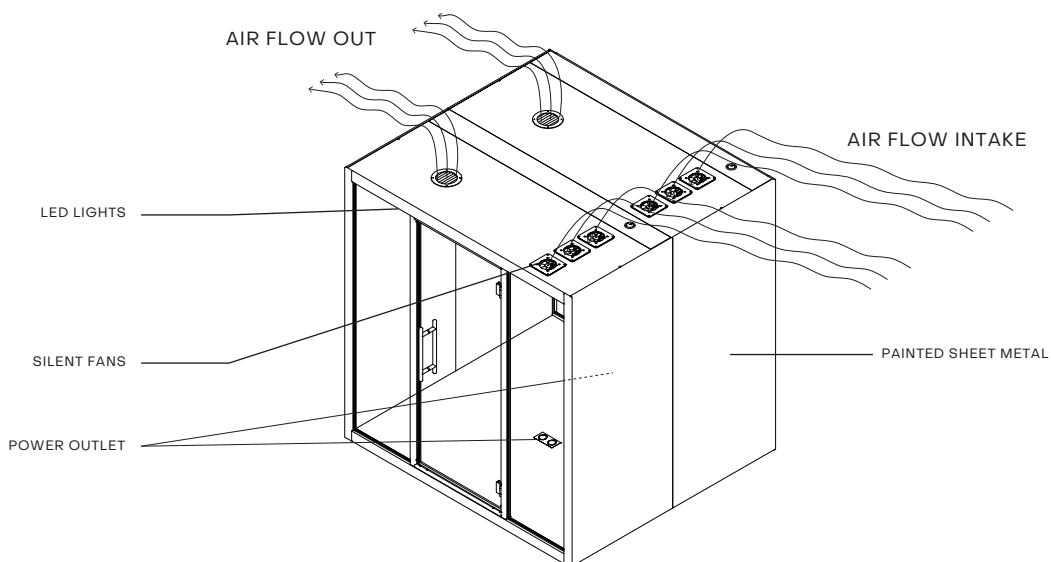

FRONT VIEW

LEFT VIEW

TOP VIEW

MINIMAL SPACE BETWEEN POD AND CEILING

SPACE BETWEEN FLOOR AND POD
2 cm / 0.8 in

Chatbox Quattro technical specification

GENERAL PRODUCT INFO

Exterior size (W*D*H)	213 x 194 x 222 cm 83.9 x 76.2 x 87.4 in
Interior size (W*D*H)	200 x 186 x 204 cm 78.7 x 73.3 x 80.3 in
Weight (net)	790 kg / 1742 lb
Door handedness	left- and right-handed door in one
Air ventilation	low consumption air circulation system (max 10,64 W)
Air flow	air circulation speed is more than 85 l/s (306 m ³ /h) (180 ft ³ /min)
Lighting	3000K – 6000K automatic LED lightning (40.8 W, 3000 lm) with control panel. Low consumption, energy-efficient
Power outlets	Option one: 4 x 110-240 V (10 A) Option two: 2 x 110-240 V (10 A) + 2 x USB-A+C
Power cord	5 m / 9 ft 10 in
Exterior material	painted sheet metal
Glass	sound control laminated safety glass
Floor	antistatic and stain resistant low loop pile carpet for public spaces, EN 1307
Acoustic surfaces	acoustic EchoFree panel
Adjustable glides	for easy leveling from inside the booth