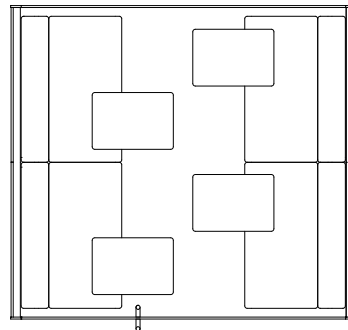

SOFA VEGA LOW-BACK (4 units)

Dimensions: 90 x 62 x H78 cm, seat height 46 cm

Sofa fabric colour: Light gray, dark gray, black

Legs black metal

Other colours available upon request