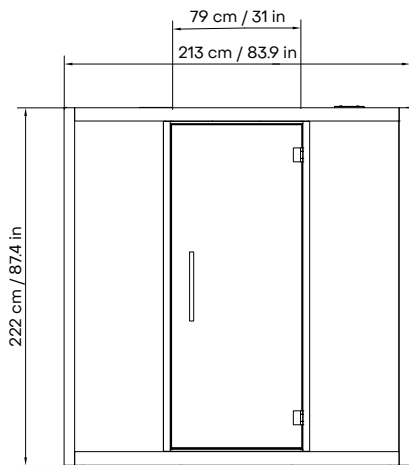

FRONT VIEW

LEFT VIEW

TOP VIEW

MINIMAL SPACE BETWEEN POD AND CEILING

SPACE BETWEEN FLOOR AND POD
2 cm / 0.8 in

Chatbox Quattro technical specification

GENERAL PRODUCT INFO

Exterior size (W*D*H)	213 x 194 x 222 cm 83.9 x 76.2 x 87.4 in
Interior size (W*D*H)	200 x 186 x 204 cm 78.7 x 73.3 x 80.3 in
Weight (net)	790 kg / 1742 lb
Door handedness	left- and right-handed door in one
Air ventilation	low consumption air circulation system (max 10,64 W)
Air flow	air circulation speed is more than 85 l/s (306 m ³ /h) (180 ft ³ /min)
Lighting	3000K – 6000K automatic LED lightning (40.8 W, 3000 lm) with control panel. Low consumption, energy-efficient
Power outlets	Option one: 4 x 110-240 V (10 A) Option two: 2 x 110-240 V (10 A) + 2 x USB-A+C
Power cord	5 m / 9 ft 10 in
Exterior material	painted sheet metal
Glass	sound control laminated safety glass
Floor	antistatic and stain resistant low loop pile carpet for public spaces, EN 1307
Acoustic surfaces	acoustic EchoFree panel
Adjustable glides	for easy leveling from inside the booth