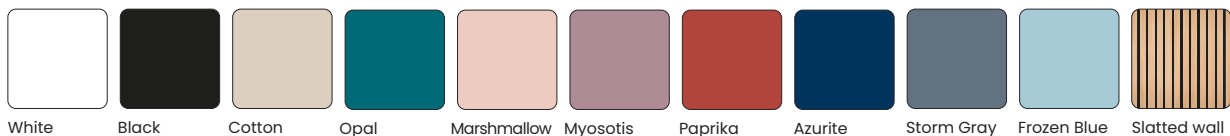

Sustainable

Swap side skins and cover trims with a snap of a magnet. Choose from a variety of colors, fabrics, and furnishing options.

Standard exterior colors

Black

White

Standard interior color

Dark gray

Colour collection for additional price

Chatbox Quattro features

Retractable coat/bag hook

Control panel

Occupancy light

Mobility kit

EXTRA FEATURE

Retractable coat/bag hook	A practical and nice-looking foldable hook for coat or bag
Control panel	Airflow dimmer, light brightness dimmer, light temperature selection and controls for optional extras
Occupancy light	
Screen bracket	Universal bracket in accordance with VESA standard, for up to 32" screen (screen not included). On back glass or left side wall
Mobility kit	Set of detachable casters for moving booths. Can be used for all Chatbox models.
Sofa Vega low-back	Dimensions: 90 x 62 x H78 cm, seat height 46 cm. Fabric colour: Light/dark gray, black
L-shape Vega sofa set	Low-back Vega sofas (3 pcs). Standard fabric colours: Light/dark gray, black
Gaia table	Dimensions: 35 x 60 cm, height 70 cm
Integrated table	Dimensions: 72 x 140 cm, height: 73 cm
Additional power outlets	Pluto (2x 110-240 V + USB-A+C), Desk 2 (2x 230V + USB-A+C), Slim (US, 3x 110V + USB-A+C)
RJ45 (CAT6) port in wall socket	Includes CAT6 connection cable underneath the booth.
Sprinkler prep	Knockout with a tube inside the ceiling module for housing a sprinkler
Seismic kit	Brackets to mount the floor module to the existing floor with anchor bolts
Frosted glass	Frosted film between glasses

Options for surfaces

Exterior colors collection

Standard wall and ceiling

Dark gray

Standard floor

Dark gray

Standard profile

Black