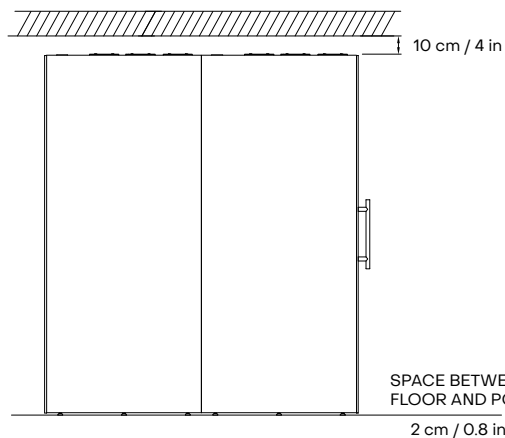

FRONT VIEW

LEFT VIEW

TOP VIEW

MINIMAL SPACE BETWEEN POD AND CEILING

SPACE BETWEEN FLOOR AND POD
2 cm / 0.8 in

Chatbox Quattro technical specification

GENERAL PRODUCT INFO

Exterior size (W*D*H)	213 x 194 x 222 cm 83.9 x 76.2 x 87.4 in
Interior size (W*D*H)	200 x 186 x 204 cm 78.7 x 73.3 x 80.3 in
Weight (net)	790 kg / 1742 lb
Door handedness	left- and right-handed door in one
Air ventilation	low consumption air circulation system (max 10,64 W)
Air flow	air circulation speed is more than 85 l/s (306 m ³ /h) (180 ft ³ /min)
Lighting	3000K – 6000K automatic LED lightning (40.8 W, 3000 lm) with control panel. Low consumption, energy-efficient
Power outlets	Option one: 4 x 110-240 V (10 A) Option two: 2 x 110-240 V (10 A) + 2 x USB-A+C
Power cord	5 m / 9 ft 10 in
Exterior material	painted sheet metal
Glass	sound control laminated safety glass
Floor	antistatic and stain resistant low loop pile carpet for public spaces, EN 1307
Acoustic surfaces	acoustic EchoFree panel
Adjustable glides	for easy leveling from inside the booth