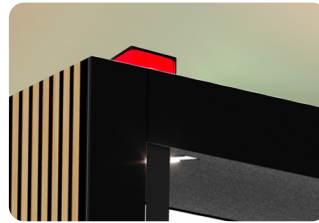

Chatbox Quattro features

Retractable coat/bag hook

Control panel

Occupancy light

Mobility kit

EXTRA FEATURE

Retractable coat/bag hook	A practical and nice-looking foldable hook for coat or bag
Control panel	Airflow dimmer, light brightness dimmer, light temperature selection and controls for optional extras
Occupancy light	
Screen bracket	Universal bracket in accordance with VESA standard, for up to 32" screen (screen not included). On back glass or left side wall
Mobility kit	Set of detachable casters for moving booths. Can be used for all Chatbox models.
Sofa Vega low-back	Dimensions: 90 x 62 x H78 cm, seat height 46 cm. Fabric colour: Light/dark gray, black
L-shape Vega sofa set	Low-back Vega sofas (3 pcs). Standard fabric colours: Light/dark gray, black
Gaia table	Dimensions: 35 x 60 cm, height 70 cm
Integrated table	Dimensions: 72 x 140 cm, height: 73 cm
Additional power outlets	Pluto (2x 110-240 V + USB-A+C), Desk 2 (2x 230V + USB-A+C), Slim (US, 3x 110V + USB-A+C)
RJ45 (CAT6) port in wall socket	Includes CAT6 connection cable underneath the booth.
Sprinkler prep	Knockout with a tube inside the ceiling module for housing a sprinkler
Seismic kit	Brackets to mount the floor module to the existing floor with anchor bolts
Frosted glass	Frosted film between glasses