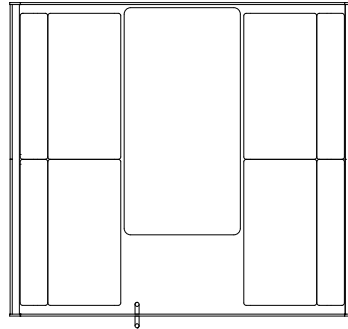

FRONT VIEW

LEFT VIEW

TOP VIEW

MINIMAL SPACE BETWEEN POD AND CEILING

SPACE BETWEEN FLOOR AND POD
2 cm / 0.8 in

Chatbox Quattro technical specification

GENERAL PRODUCT INFO

Exterior size (W*D*H)	213 x 194 x 222 cm 83.9 x 76.2 x 87.4 in
Interior size (W*D*H)	200 x 186 x 204 cm 78.7 x 73.3 x 80.3 in
Weight (net)	790 kg / 1742 lb
Door handedness	left- and right-handed door in one
Air ventilation	low consumption air circulation system (max 10,64 W)
Air flow	air circulation speed is more than 85 l/s (306 m ³ /h) (180 ft ³ /min)
Lighting	3000K – 6000K automatic LED lightning (40.8 W, 3000 lm) with control panel. Low consumption, energy-efficient
Power outlets	Option one: 4 x 110-240 V (10 A) Option two: 2 x 110-240 V (10 A) + 2 x USB-A+C
Power cord	5 m / 9 ft 10 in
Exterior material	painted sheet metal
Glass	sound control laminated safety glass
Floor	antistatic and stain resistant low loop pile carpet for public spaces, EN 1307
Acoustic surfaces	acoustic EchoFree panel
Adjustable glides	for easy leveling from inside the booth

Chatbox Quattro furnishing options

INTEGRATED TABLE

Table top dimensions: 72 x 140 cm

Height: 73 cm

Table top: white (antibacterial) laminated MDF, black leg
Metal base hidden under the carpet

SOFA VEGA LOW-BACK (4 units)

Dimensions: 90 x 62 x H78 cm, seat height 46 cm

Sofa fabric colour: Light gray, dark gray, black

Legs black metal

Other colours available upon request

GAIA TABLE

Table top finish: White or black Fenix NTM laminate
with beveled plywood edge

Table top dimensions: 35 x 50 cm

Height: 70 cm

Weight: 15 kg

Powder coated table leg (black)

SOFA VEGA LOW-BACK (4 units)

Dimensions: 90 x 62 x H78 cm, seat height 46 cm

Sofa fabric colour: Light gray, dark gray, black