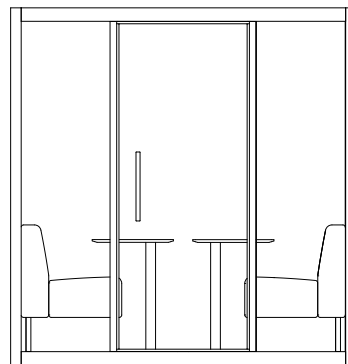

SOFA VEGA LOW-BACK (4 units)

Dimensions: 90 x 62 x H78 cm, seat height 46 cm

Sofa fabric colour: Light gray, dark gray, black

Legs black metal

Other colours available upon request