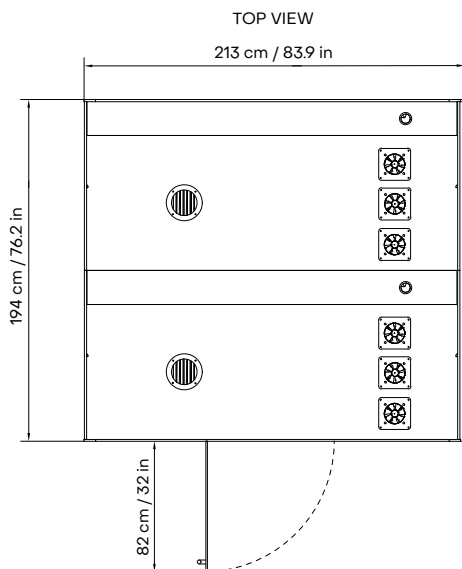

Frozen Blue

FRONT VIEW

LEFT VIEW

TOP VIEW

## GENERAL PRODUCT INFO

<b>Exterior size (W*D*H)</b>	213 x 194 x 222 cm 83.9 x 76.2 x 87.4 in
<b>Interior size (W*D*H)</b>	200 x 186 x 204 cm 78.7 x 73.3 x 80.3 in
<b>Weight (net)</b>	980 kg / 2160 lb
<b>Door handedness</b>	left- and right-handed door in one
<b>Air ventilation</b>	low consumption air circulation system (max 10,2 W)
<b>Air flow</b>	air circulation speed is more than 85 l/s (306 m <sup>3</sup> /h) (180 ft <sup>3</sup> /min)
<b>Lighting</b>	energy-efficient LED light (56 W, 4000 K, 4480 lm)
<b>Power outlets</b>	Option one: 4 x 110-240 V (10 A) Option two: 2 x 110-240 V (10 A) + 2 x USB-A+C
<b>Power cord</b>	3 m / 9 ft 10 in
<b>Exterior material</b>	painted sheet metal
<b>Glass</b>	sound control laminated safety glass
<b>Floor</b>	antistatic and stain resistant low loop pile carpet for public spaces, EN 1307
<b>Acoustic surfaces</b>	acoustic EchoFree panel
<b>Adjustable glides</b>	for easy leveling from inside the booth