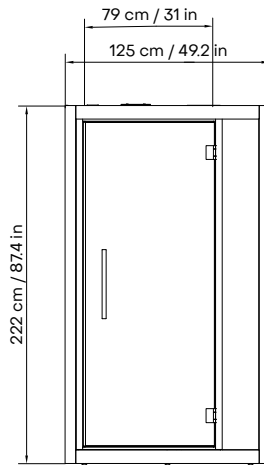

RIGHT VIEW

FRONT VIEW

REAR VIEW

TOP VIEW

MINIMAL SPACE BETWEEN POD AND CEILING

SPACE BETWEEN FLOOR AND POD
2 cm / 0.8 in

Chatbox Solo technical specification

GENERAL PRODUCT INFO

Exterior size (W*D*H)	125 x 98 x 222 cm 49.2 x 38.6 x 87.4 in
Interior size (W*D*H)	113 x 91 x 204 cm 44.5 x 35.8 x 80.3 in
Weight (net)	380 kg / 838 lb
Door handedness	right-handed door
Air ventilation	low consumption air circulation system (max 5.1 W)
Air flow	air circulation speed is more than 55 l/s (198 m ³ /h) (117 ft ³ /min)
Lighting	energy-efficient LED light (28 W, 4000 K, 2240 lm)
Power outlets	Black socket with 110-240 V (10 A) + USB-A+C
Power cord	3 m / 9 ft 10 in
Exterior material	painted sheet metal
Glass	sound control laminated safety glass
Floor	antistatic and stain resistant low loop pile carpet for public spaces, EN 1307
Acoustic surfaces	acoustic EchoFree panel
Adjustable glides	for easy leveling from inside the booth