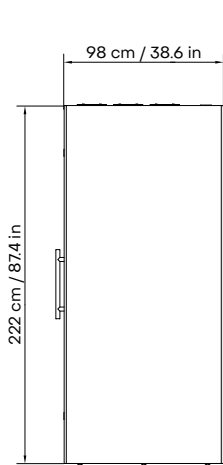

RIGHT VIEW

FRONT VIEW

REAR VIEW

TOP VIEW

MINIMAL SPACE BETWEEN POD AND CEILING

SPACE BETWEEN FLOOR AND POD
2 cm / 0.8 in

Chatbox Solo technical specification

GENERAL PRODUCT INFO

Exterior size (W*D*H)	125 x 98 x 222 cm 49.2 x 38.6 x 87.4 in
Interior size (W*D*H)	113 x 91 x 204 cm 44.5 x 35.8 x 80.3 in
Weight (net)	380 kg / 838 lb
Door handedness	right-handed door
Air ventilation	low consumption air circulation system (max 5.1 W)
Air flow	air circulation speed is more than 55 l/s (198 m ³ /h) (117 ft ³ /min)
Lighting	energy-efficient LED light (28 W, 4000 K, 2240 lm)
Power outlets	Black socket with 110-240 V (10 A) + USB-A+C
Power cord	3 m / 9 ft 10 in
Exterior material	painted sheet metal
Glass	sound control laminated safety glass
Floor	antistatic and stain resistant low loop pile carpet for public spaces, EN 1307
Acoustic surfaces	acoustic EchoFree panel
Adjustable glides	for easy leveling from inside the booth