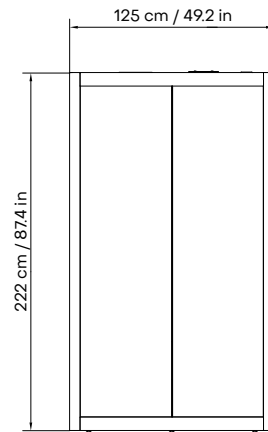

RIGHT VIEW

FRONT VIEW

REAR VIEW

TOP VIEW

MINIMAL SPACE BETWEEN POD AND CEILING

SPACE BETWEEN FLOOR AND POD
2 cm / 0.8 in

Chatbox Solo technical specification

GENERAL PRODUCT INFO

Exterior size (W*D*H)	125 x 98 x 222 cm 49.2 x 38.6 x 87.4 in
Interior size (W*D*H)	113 x 91 x 204 cm 44.5 x 35.8 x 80.3 in
Weight (net)	380 kg / 838 lb
Door handedness	right-handed door
Air ventilation	low consumption air circulation system (max 5.1 W)
Air flow	air circulation speed is more than 55 l/s (198 m ³ /h) (117 ft ³ /min)
Lighting	energy-efficient LED light (28 W, 4000 K, 2240 lm)
Power outlets	Black socket with 110-240 V (10 A) + USB-A+C
Power cord	3 m / 9 ft 10 in
Exterior material	painted sheet metal
Glass	sound control laminated safety glass
Floor	antistatic and stain resistant low loop pile carpet for public spaces, EN 1307
Acoustic surfaces	acoustic EchoFree panel
Adjustable glides	for easy leveling from inside the booth