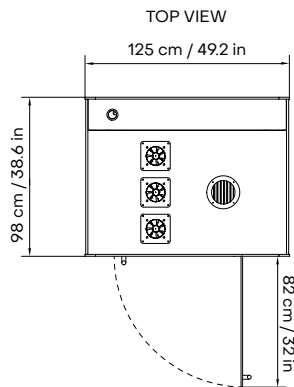

RIGHT VIEW

FRONT VIEW

REAR VIEW

TOP VIEW

MINIMAL SPACE BETWEEN POD AND CEILING

SPACE BETWEEN FLOOR AND POD
2 cm / 0.8 in

Chatbox Solo technical specification

GENERAL PRODUCT INFO

Exterior size (W*D*H)	125 x 98 x 222 cm 49.2 x 38.6 x 87.4 in
Interior size (W*D*H)	113 x 91 x 204 cm 44.5 x 35.8 x 80.3 in
Weight (net)	380 kg / 838 lb
Door handedness	right-handed door
Air ventilation	low consumption air circulation system (max 5.1 W)
Air flow	air circulation speed is more than 55 l/s (198 m ³ /h) (117 ft ³ /min)
Lighting	energy-efficient LED light (28 W, 4000 K, 2240 lm)
Power outlets	Black socket with 110-240 V (10 A) + USB-A+C
Power cord	3 m / 9 ft 10 in
Exterior material	painted sheet metal
Glass	sound control laminated safety glass
Floor	antistatic and stain resistant low loop pile carpet for public spaces, EN 1307
Acoustic surfaces	acoustic EchoFree panel
Adjustable glides	for easy leveling from inside the booth