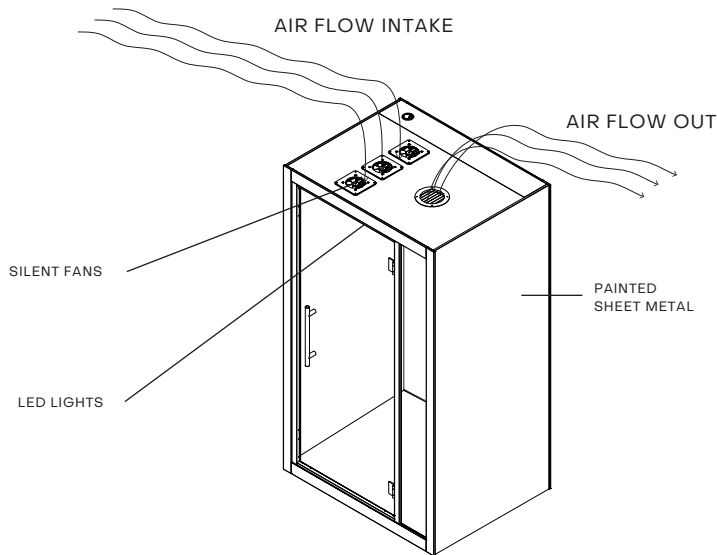

RIGHT VIEW

FRONT VIEW

REAR VIEW

TOP VIEW

MINIMAL SPACE BETWEEN POD AND CEILING

SPACE BETWEEN FLOOR AND POD
2 cm / 0.8 in

Chatbox Solo technical specification

GENERAL PRODUCT INFO

Exterior size (W*D*H)	125 x 98 x 222 cm 49.2 x 38.6 x 87.4 in
Interior size (W*D*H)	113 x 91 x 204 cm 44.5 x 35.8 x 80.3 in
Weight (net)	380 kg / 838 lb
Door handedness	right-handed door
Air ventilation	low consumption air circulation system (max 5.1 W)
Air flow	air circulation speed is more than 55 l/s (198 m ³ /h) (117 ft ³ /min)
Lighting	energy-efficient LED light (28 W, 4000 K, 2240 lm)
Power outlets	Black socket with 110-240 V (10 A) + USB-A+C
Power cord	3 m / 9 ft 10 in
Exterior material	painted sheet metal
Glass	sound control laminated safety glass
Floor	antistatic and stain resistant low loop pile carpet for public spaces, EN 1307
Acoustic surfaces	acoustic EchoFree panel
Adjustable glides	for easy leveling from inside the booth