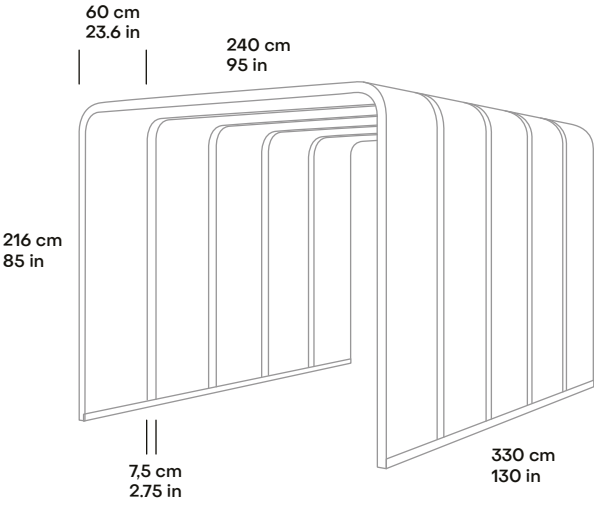

Technical specification

SIZE AND SETUP	240 x 240 cm / 95 x 95 in 3 arches with 30 cm / 12 in gap	280 x 240 cm / 95 x 95 in 3 arches with 30 cm / 12 in gap
	240 x 330 cm / 95 x 130 in 4 arches with 30 cm / 12 in gap	280 x 330 cm / 95 x 130 in 4 arches with 30 cm / 12 in gap
	240 x 330 cm / 95 x 130 in 5 arches with 7,5 cm / 3 in gap	280 x 330 cm / 95 x 130 in 5 arches with 7,5 cm / 3 in gap
LIGHTING	4000K LED light strip in each arch	
SCREEN BRACKET	VESA 100x100 and 200x200 mounting with power outlet for screen	

Silen Bridges Portal with 3 arches (L2400)

Silen Bridges Portal with 3 arches (L2800)

Silen Bridges Portal with 4 arches (L2400)

Silen Bridges Portal with 4 arches (L2800)

Silen Bridges Portal with 5 arches (L2400)