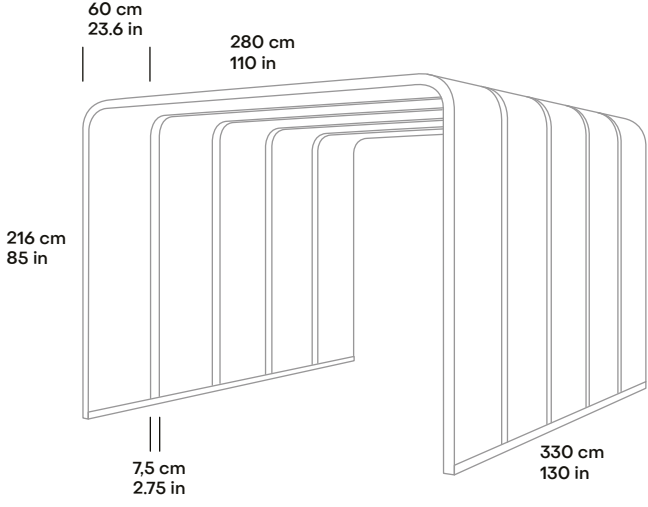

Technical specification

SIZE AND SETUP	240 x 240 cm / 95 x 95 in 3 arches with 30 cm / 12 in gap	280 x 240 cm / 95 x 95 in 3 arches with 30 cm / 12 in gap
	240 x 330 cm / 95 x 130 in 4 arches with 30 cm / 12 in gap	280 x 330 cm / 95 x 130 in 4 arches with 30 cm / 12 in gap
	240 x 330 cm / 95 x 130 in 5 arches with 7,5 cm / 3 in gap	280 x 330 cm / 95 x 130 in 5 arches with 7,5 cm / 3 in gap
LIGHTING	4000K LED light strip in each arch	
SCREEN BRACKET	VESA 100x100 and 200x200 mounting with power outlet for screen	

Silen Bridges Portal with 3 arches (L2400)

Silen Bridges Portal with 3 arches (L2800)

Silen Bridges Portal with 4 arches (L2400)

Silen Bridges Portal with 4 arches (L2800)

Silen Bridges Portal with 5 arches (L2400)