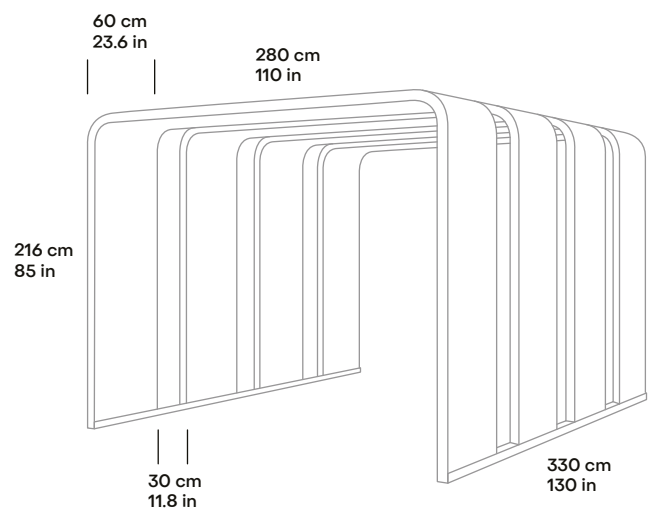

Silen Bridges Portal with 4 arches (L2800)