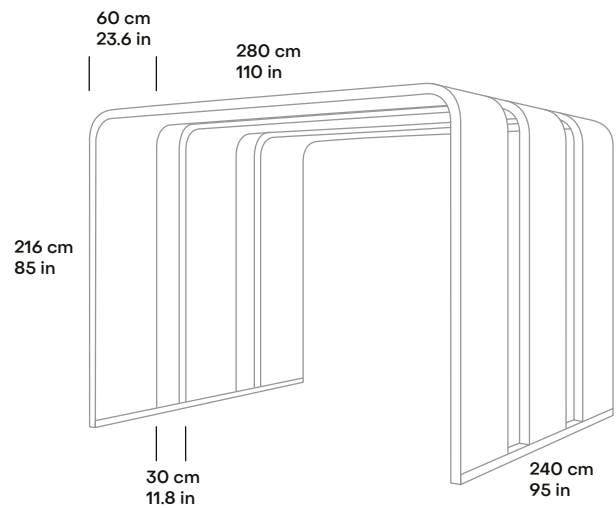

Silen Bridges Portal with 3 arches (L2800)