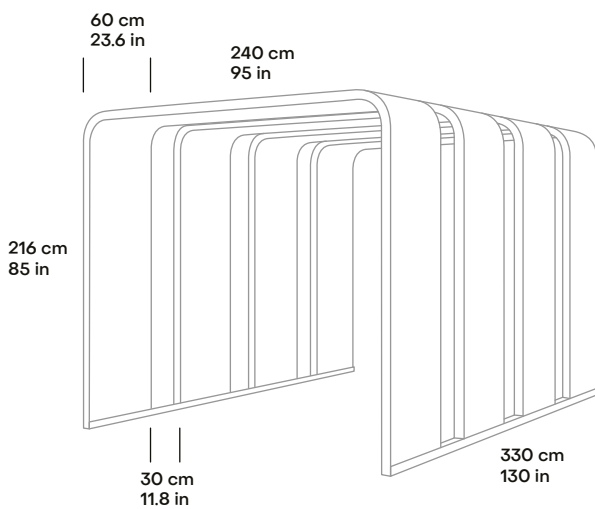

Technical specification

SIZE AND SETUP	240 x 240 cm / 95 x 95 in 3 arches with 30 cm / 12 in gap	280 x 240 cm / 95 x 95 in 3 arches with 30 cm / 12 in gap
	240 x 330 cm / 95 x 130 in 4 arches with 30 cm / 12 in gap	280 x 330 cm / 95 x 130 in 4 arches with 30 cm / 12 in gap
	240 x 330 cm / 95 x 130 in 5 arches with 7,5 cm / 3 in gap	280 x 330 cm / 95 x 130 in 5 arches with 7,5 cm / 3 in gap
LIGHTING	4000K LED light strip in each arch	
SCREEN BRACKET	VESA 100x100 and 200x200 mounting with power outlet for screen	

Silen Bridges Portal with 3 arches (L2400)

Silen Bridges Portal with 3 arches (L2800)

Silen Bridges Portal with 4 arches (L2400)

Silen Bridges Portal with 4 arches (L2800)

Silen Bridges Portal with 5 arches (L2400)