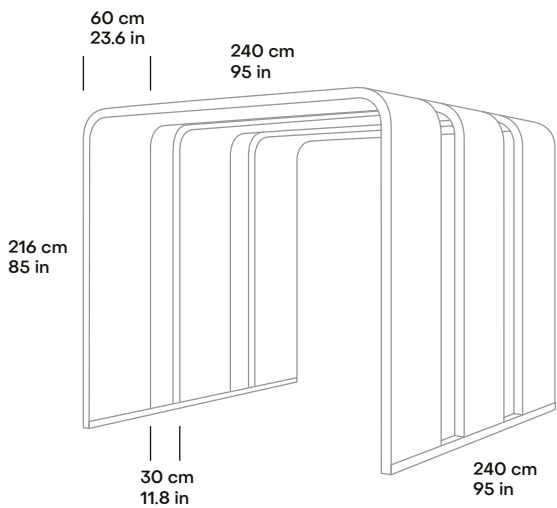

Plinth

Painted steel, adjustable legs for levelling.

Electricity and lighting

Optional.

Fittings colours

White RAL 9003

Black RAL 9011

Textile sides Camira Quest

Technical specification

SIZE AND SETUP	240 x 240 cm / 95 x 95 in 3 arches with 30 cm / 12 in gap	280 x 240 cm / 95 x 95 in 3 arches with 30 cm / 12 in gap
	240 x 330 cm / 95 x 130 in 4 arches with 30 cm / 12 in gap	280 x 330 cm / 95 x 130 in 4 arches with 30 cm / 12 in gap
	240 x 330 cm / 95 x 130 in 5 arches with 7,5 cm / 3 in gap	280 x 330 cm / 95 x 130 in 5 arches with 7,5 cm / 3 in gap
LIGHTING	4000K LED light strip in each arch	
SCREEN BRACKET	VESA 100x100 and 200x200 mounting with power outlet for screen	