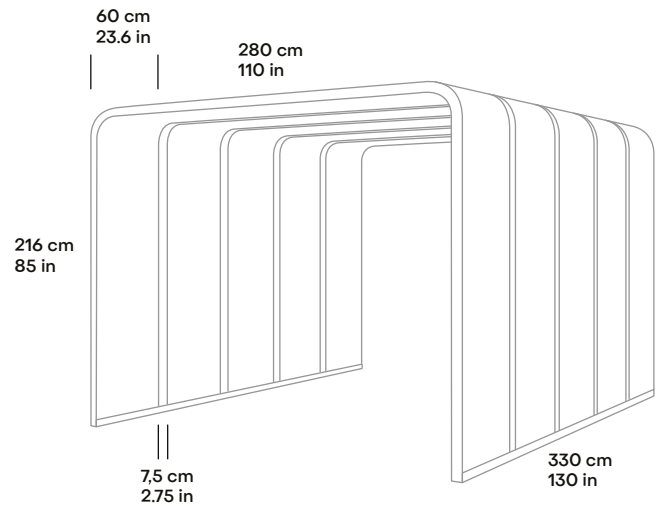

# Technical specification

<b>SIZE AND SETUP</b>	240 x 240 cm / 95 x 95 in 3 arches with 30 cm / 12 in gap	280 x 240 cm / 95 x 95 in 3 arches with 30 cm / 12 in gap
	240 x 330 cm / 95 x 130 in 4 arches with 30 cm / 12 in gap	280 x 330 cm / 95 x 130 in 4 arches with 30 cm / 12 in gap
	240 x 330 cm / 95 x 130 in 5 arches with 7,5 cm / 3 in gap	280 x 330 cm / 95 x 130 in 5 arches with 7,5 cm / 3 in gap
<b>LIGHTING</b>	4000K LED light strip in each arch	
<b>WEIGHT</b>	3 arches (L2400) 236 kg / 520 lbs	
	3 arches (L2800) 245 kg / 540 lbs	
	4 arches (L2400) 302 kg / 666 lbs	
	4 arches (L2800) 314 kg / 692 lbs	
	5 arches (L2400) 374 kg / 824 lbs	
	5 arches (L2800) 389 kg / 858 lbs	
<b>SCREEN BRACKET</b>	VESA 100x100 and 200x200 mounting with power outlet for screen	

Silen Bridges Portal with 3 arches (L2400)

Silen Bridges Portal with 3 arches (L2800)

Silen Bridges Portal with 4 arches (L2400)

Silen Bridges Portal with 4 arches (L2800)

Silen Bridges Portal with 5 arches (L2400)