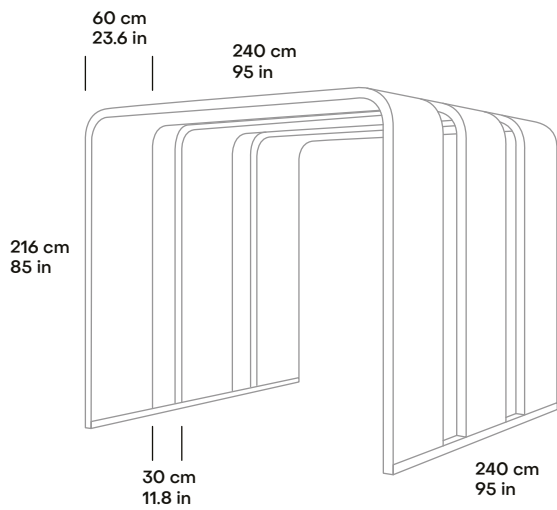

# Technical specification

<b>SIZE AND SETUP</b>	240 x 240 cm / 95 x 95 in 3 arches with 30 cm / 12 in gap	280 x 240 cm / 95 x 95 in 3 arches with 30 cm / 12 in gap
	240 x 330 cm / 95 x 130 in 4 arches with 30 cm / 12 in gap	280 x 330 cm / 95 x 130 in 4 arches with 30 cm / 12 in gap
	240 x 330 cm / 95 x 130 in 5 arches with 7,5 cm / 3 in gap	280 x 330 cm / 95 x 130 in 5 arches with 7,5 cm / 3 in gap
<b>LIGHTING</b>	4000K LED light strip in each arch	
<b>WEIGHT</b>	3 arches (L2400) 236 kg / 520 lbs	
	3 arches (L2800) 245 kg / 540 lbs	
	4 arches (L2400) 302 kg / 666 lbs	
	4 arches (L2800) 314 kg / 692 lbs	
	5 arches (L2400) 374 kg / 824 lbs	
	5 arches (L2800) 389 kg / 858 lbs	
<b>SCREEN BRACKET</b>	VESA 100x100 and 200x200 mounting with power outlet for screen	