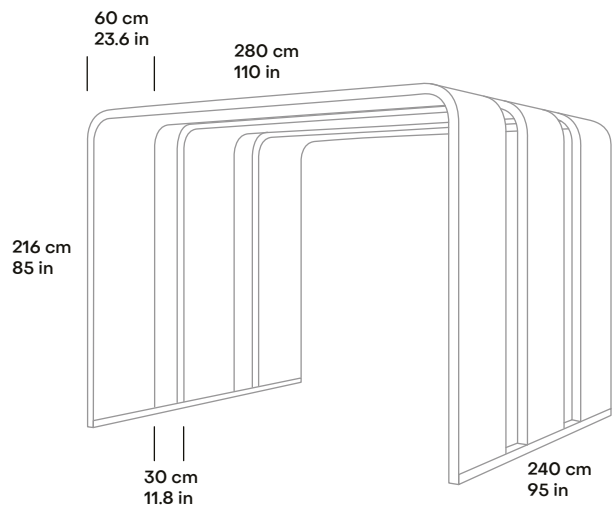

Silen Bridges Portal with 3 arches (L2800)