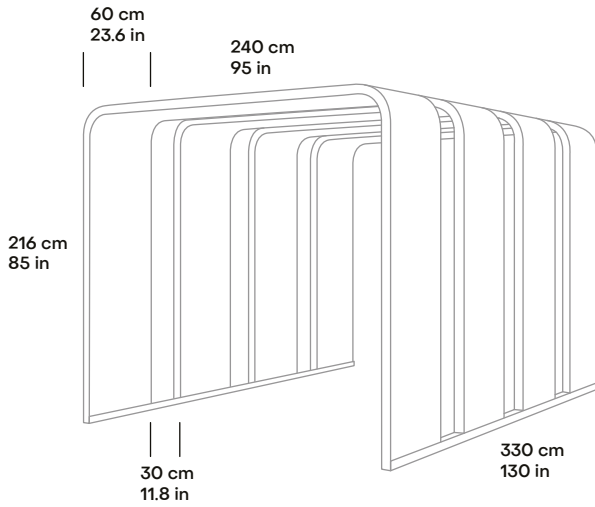

Silen Bridges Portal with 4 arches (L2400)