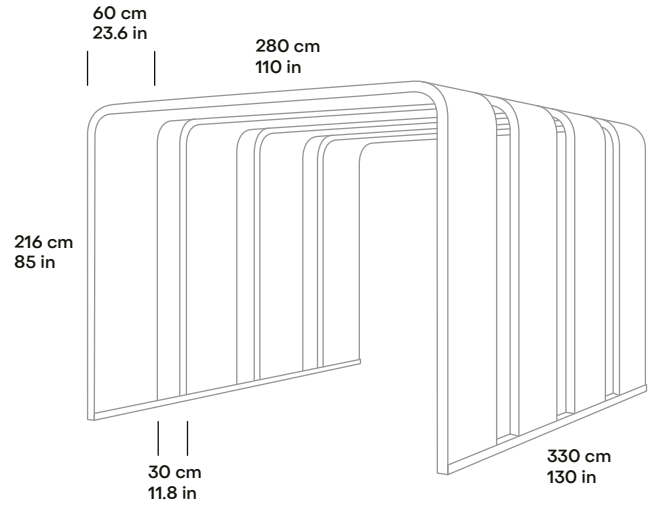

Silen Bridges Portal with 4 arches (L2800)