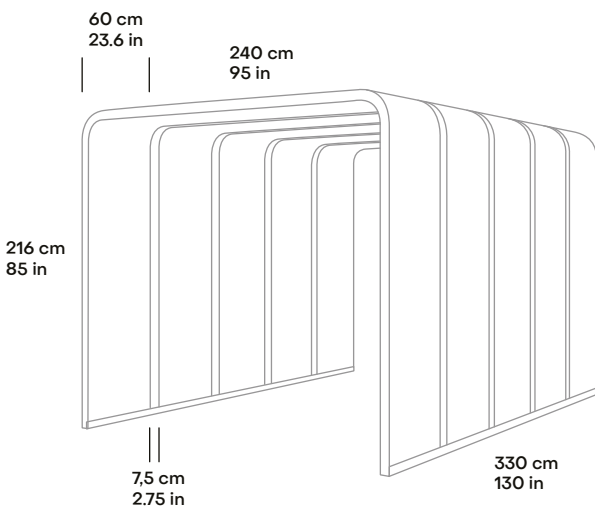

# Technical specification

<b>SIZE AND SETUP</b>	240 x 240 cm / 95 x 95 in 3 arches with 30 cm / 12 in gap	280 x 240 cm / 95 x 95 in 3 arches with 30 cm / 12 in gap
	240 x 330 cm / 95 x 130 in 4 arches with 30 cm / 12 in gap	280 x 330 cm / 95 x 130 in 4 arches with 30 cm / 12 in gap
	240 x 330 cm / 95 x 130 in 5 arches with 7,5 cm / 3 in gap	280 x 330 cm / 95 x 130 in 5 arches with 7,5 cm / 3 in gap
<b>LIGHTING</b>	4000K LED light strip in each arch	
<b>WEIGHT</b>	3 arches (L2400) 236 kg / 520 lbs	
	3 arches (L2800) 245 kg / 540 lbs	
	4 arches (L2400) 302 kg / 666 lbs	
	4 arches (L2800) 314 kg / 692 lbs	
	5 arches (L2400) 374 kg / 824 lbs	
	5 arches (L2800) 389 kg / 858 lbs	
<b>SCREEN BRACKET</b>	VESA 100x100 and 200x200 mounting with power outlet for screen	

Silen Bridges Portal with 3 arches (L2400)

Silen Bridges Portal with 3 arches (L2800)

Silen Bridges Portal with 4 arches (L2400)

Silen Bridges Portal with 4 arches (L2800)

Silen Bridges Portal with 5 arches (L2400)