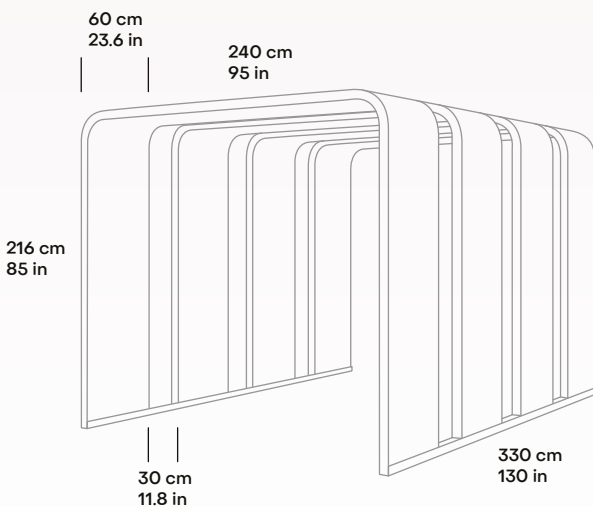

Textile colours

Technical specification

SIZE AND SETUP

240 x 240 cm / 95 x 95 in
3 arches with 30 cm / 12 in gap

280 x 240 cm / 95 x 95 in
3 arches with 30 cm / 12 in gap

240 x 330 cm / 95 x 130 in
4 arches with 30 cm / 12 in gap

280 x 330 cm / 95 x 130 in
4 arches with 30 cm / 12 in gap

240 x 330 cm / 95 x 130 in
5 arches with 7,5 cm / 3 in gap

280 x 330 cm / 95 x 130 in
5 arches with 7,5 cm / 3 in gap

LIGHTING

4000K LED light strip in each arch

SCREEN BRACKET

VESA 100x100 and 200x200 mounting with power outlet for screen

Silen Bridges Portal with 3 arches (L2400)

Silen Bridges Portal with 3 arches (L2800)

Silen Bridges Portal with 4 arches (L2400)

Silen Bridges Portal with 4 arches (L2800)

Silen Bridges Portal with 5 arches (L2400)

Silen Bridges Portal with 5 arches (L2800)