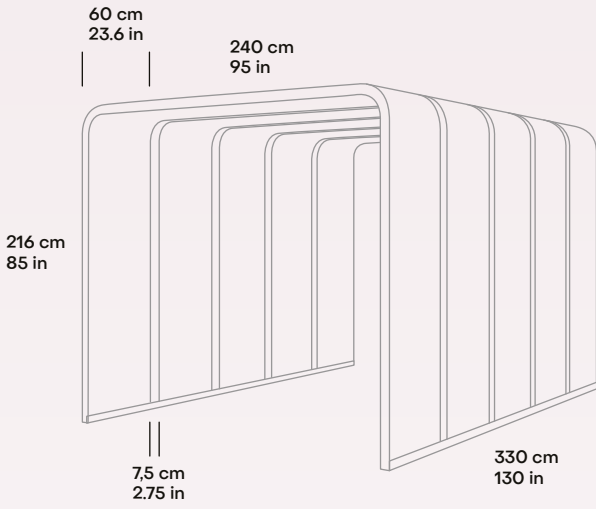

Textile colours

Technical specification

SIZE AND SETUP

240 x 240 cm / 95 x 95 in
3 arches with 30 cm / 12 in gap

280 x 240 cm / 95 x 95 in
3 arches with 30 cm / 12 in gap

240 x 330 cm / 95 x 130 in
4 arches with 30 cm / 12 in gap

280 x 330 cm / 95 x 130 in
4 arches with 30 cm / 12 in gap

240 x 330 cm / 95 x 130 in
5 arches with 7,5 cm / 3 in gap

280 x 330 cm / 95 x 130 in
5 arches with 7,5 cm / 3 in gap

LIGHTING

4000K LED light strip in each arch

SCREEN BRACKET

VESA 100x100 and 200x200 mounting with power outlet for screen

Silen Bridges Portal with 3 arches (L2400)

Silen Bridges Portal with 3 arches (L2800)

Silen Bridges Portal with 4 arches (L2400)

Silen Bridges Portal with 4 arches (L2800)

Silen Bridges Portal with 5 arches (L2400)

Silen Bridges Portal with 5 arches (L2800)