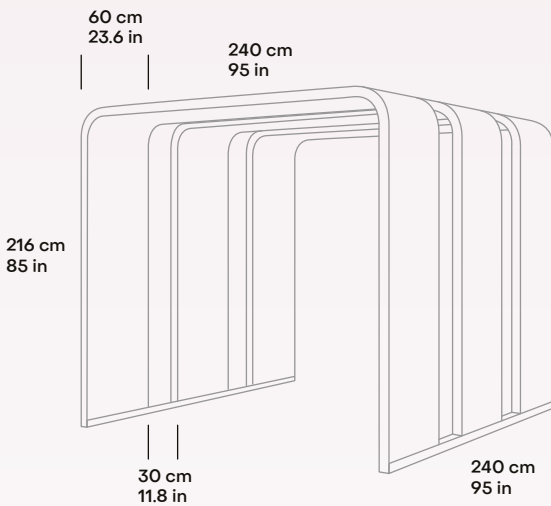

Textile colours

Technical specification

SIZE AND SETUP

240 x 240 cm / 95 x 95 in
3 arches with 30 cm / 12 in gap

280 x 240 cm / 95 x 95 in
3 arches with 30 cm / 12 in gap

240 x 330 cm / 95 x 130 in
4 arches with 30 cm / 12 in gap

280 x 330 cm / 95 x 130 in
4 arches with 30 cm / 12 in gap

240 x 330 cm / 95 x 130 in
5 arches with 7,5 cm / 3 in gap

280 x 330 cm / 95 x 130 in
5 arches with 7,5 cm / 3 in gap

LIGHTING

4000K LED light strip in each arch

SCREEN BRACKET

VESA 100x100 and 200x200 mounting with power outlet for screen

Silen Bridges Portal with 3 arches (L2400)

Silen Bridges Portal with 3 arches (L2800)

Silen Bridges Portal with 4 arches (L2400)