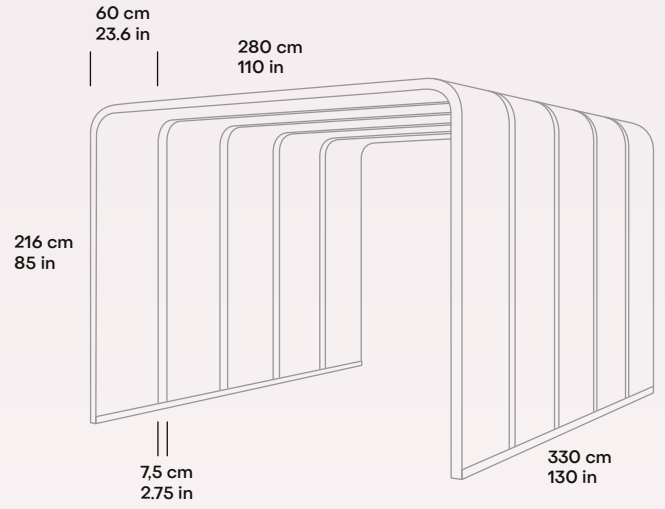

Textile colours

Technical specification

SIZE AND SETUP

240 x 240 cm / 95 x 95 in
3 arches with 30 cm / 12 in gap

280 x 240 cm / 95 x 95 in
3 arches with 30 cm / 12 in gap

240 x 330 cm / 95 x 130 in
4 arches with 30 cm / 12 in gap

280 x 330 cm / 95 x 130 in
4 arches with 30 cm / 12 in gap

240 x 330 cm / 95 x 130 in
5 arches with 7,5 cm / 3 in gap

280 x 330 cm / 95 x 130 in
5 arches with 7,5 cm / 3 in gap

LIGHTING

4000K LED light strip in each arch

SCREEN BRACKET

VESA 100x100 and 200x200 mounting with power outlet for screen

Silen Bridges Portal with 3 arches (L2400)

Silen Bridges Portal with 3 arches (L2800)

Silen Bridges Portal with 4 arches (L2400)

Silen Bridges Portal with 4 arches (L2800)

Silen Bridges Portal with 5 arches (L2400)

Silen Bridges Portal with 5 arches (L2800)