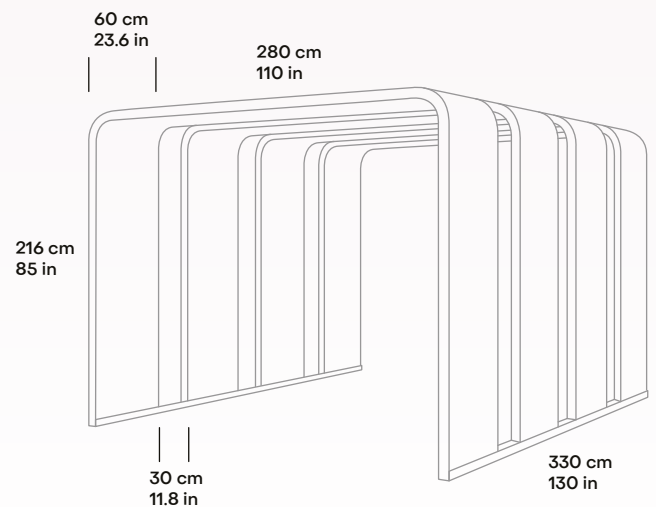

Textile colours

Technical specification

SIZE AND SETUP

240 x 240 cm / 95 x 95 in
3 arches with 30 cm / 12 in gap

280 x 240 cm / 95 x 95 in
3 arches with 30 cm / 12 in gap

240 x 330 cm / 95 x 130 in
4 arches with 30 cm / 12 in gap

280 x 330 cm / 95 x 130 in
4 arches with 30 cm / 12 in gap

240 x 330 cm / 95 x 130 in
5 arches with 7,5 cm / 3 in gap

280 x 330 cm / 95 x 130 in
5 arches with 7,5 cm / 3 in gap

LIGHTING

4000K LED light strip in each arch

SCREEN BRACKET

VESA 100x100 and 200x200 mounting with power outlet for screen

Silen Bridges Portal with 3 arches (L2400)

Silen Bridges Portal with 3 arches (L2800)

Silen Bridges Portal with 4 arches (L2400)

Silen Bridges Portal with 4 arches (L2800)

Silen Bridges Portal with 5 arches (L2400)

Silen Bridges Portal with 5 arches (L2800)