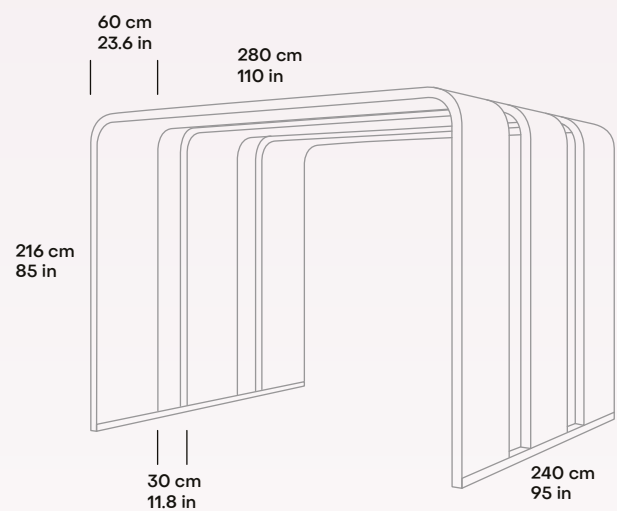

Textile colours

Technical specification

SIZE AND SETUP

240 x 240 cm / 95 x 95 in
3 arches with 30 cm / 12 in gap

280 x 240 cm / 95 x 95 in
3 arches with 30 cm / 12 in gap

240 x 330 cm / 95 x 130 in
4 arches with 30 cm / 12 in gap

280 x 330 cm / 95 x 130 in
4 arches with 30 cm / 12 in gap

240 x 330 cm / 95 x 130 in
5 arches with 7,5 cm / 3 in gap

280 x 330 cm / 95 x 130 in
5 arches with 7,5 cm / 3 in gap

LIGHTING

4000K LED light strip in each arch

SCREEN BRACKET

VESA 100x100 and 200x200 mounting with power outlet for screen

Silen Bridges Portal with 3 arches (L2400)

Silen Bridges Portal with 3 arches (L2800)

Silen Bridges Portal with 4 arches (L2400)