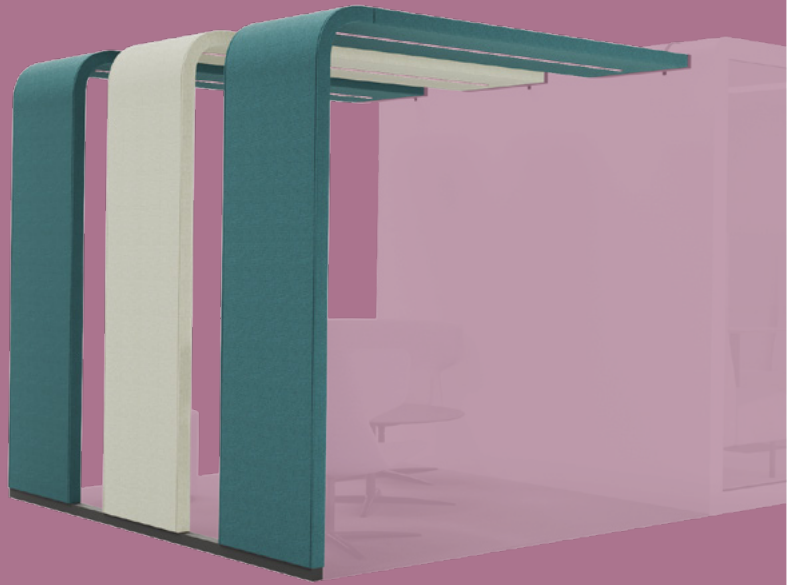

Silen Bridges Connect

Imagination needs a terrace

Sometimes an office pod deserves an airy overflow zone. Bridges Connect creates just that. It plays well with Silen Space 4 and Silen Space Max pods, as well as walls, or other solid attachment points.

1-8 people

Brings people together

Social office design helps bring out the best in people. Bridges create natural meeting zones in the office to hang out, exchange ideas, or catch up on a project.

Enhanced acoustics

Acoustically-enhanced arcs improve sound focus. That's right, even with open sides, sound can be manipulated to serve the goal of a quieter, more focused workspace.

Innovative design

Engineered by the team that won the NeoCon Innovation Award, in partnership with designer Kai Stania.

Endless customization

Play around with colors, sitting/standing table modes, and optional features like power sockets, lights, and a TV-mount. These help deliver all kinds of focus zones for morning stand-ups, impromptu chats, and everything in between.