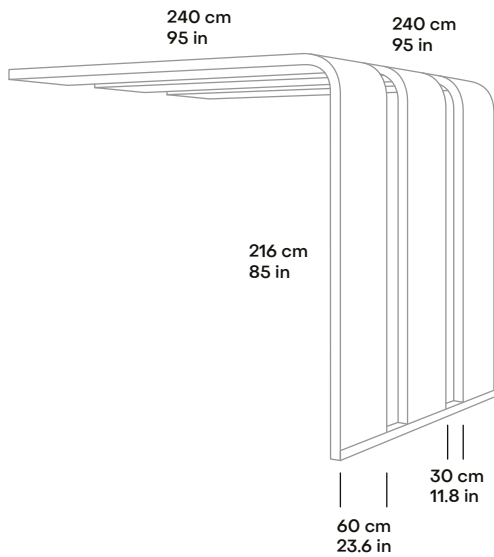

Plinth

Painted steel, adjustable legs for levelling.

Electricity and lighting

Optional.

Fittings colours

White RAL 9003

Black RAL 9011

Textile sides Camira Quest

Technical specification

SIZE AND SETUP	240 x 240 cm / 95 x 95 in 3 arches with 30 cm / 12 in gap
	280 x 240 cm / 110 x 95 in 3 arches with 30 cm / 12 in gap
LIGHTING	4000K LED light strip in each arch
SCREEN BRACKET	VESA 100x100 and 200x200 mounting with power outlet for screen
CONNECTION OPTIONS	<ul style="list-style-type: none"> · Fix to Space 4 or Max · Fix to the wall · Hang from the ceiling