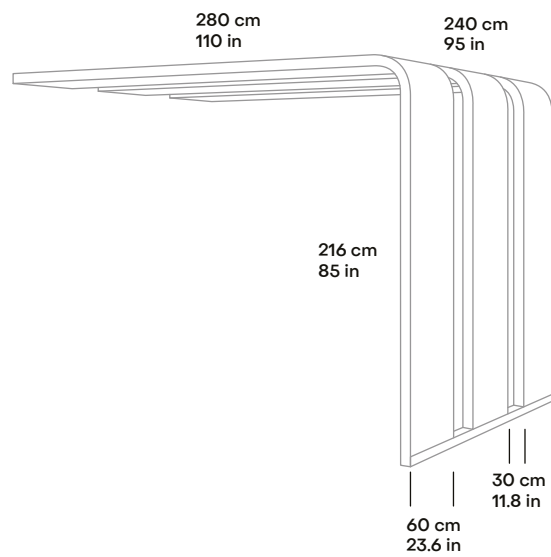

Silen Bridges Connect (L2800)
with 3 arches and 30 cm / 12 in gap