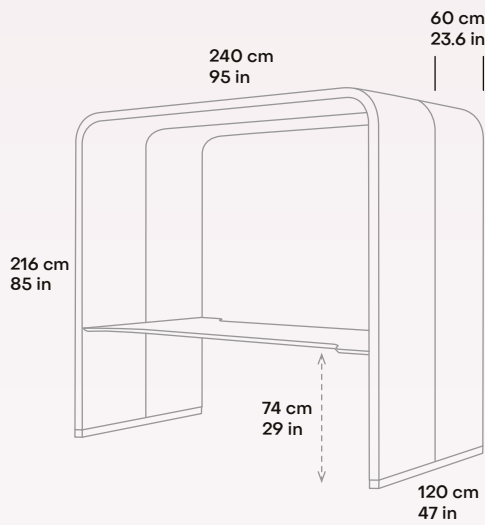

Plinth
Painted steel, adjustable legs for levelling.

Electricity and lighting
Optional.

Fittings colours
 White RAL 9003
 Black RAL 9011

-  Easy way to create zones in your space
-  Easy to relocate
-  Silen Matching System i.e. easy mixing & matching with Silen pods
-  Easy to install
-  Plug & play
-  Sustainable, reusable, recyclable
-  No floor fastening needed

Textile colours

Technical specification

SIZE AND SETUP	240 x 120 cm / 95 x 47 in Meeting table height options: <ul style="list-style-type: none">· 74 cm / 29 in· 107 cm / 42 in
LIGHTING	4000K LED light strip in each arch
SCREEN BRACKET	Universal TV mount with power outlet for screen and HDMI cable