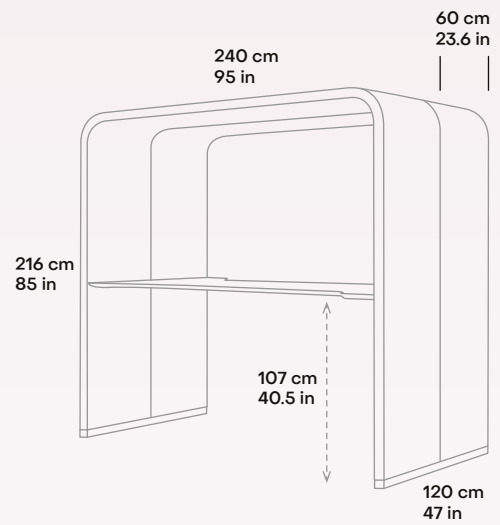

Textile colours

Technical specification

SIZE AND SETUP	240 x 120 cm / 95 x 47 in Meeting table height options: <ul style="list-style-type: none">· 74 cm / 29 in· 107 cm / 42 in
LIGHTING	4000K LED light strip in each arch
SCREEN BRACKET	Universal TV mount with power outlet for screen and HDMI cable

Silen Bridges Bond sitting height

Silen Bridges Bond standing height