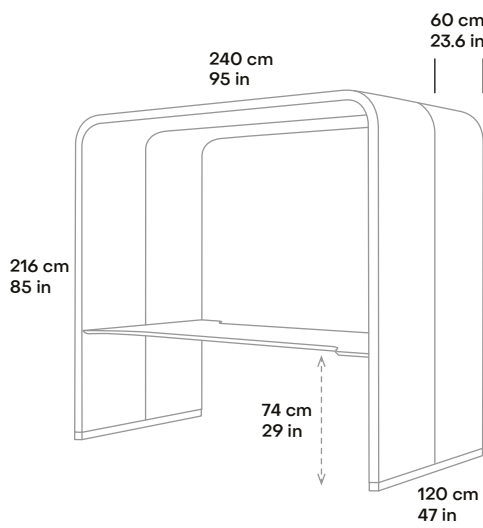

Plinth

Painted steel, adjustable legs for levelling.

Electricity and lighting

Optional.

Fittings colours

White RAL 9003

Black RAL 9011

Textile sides Camira Quest

Technical specification

SIZE AND SETUP	240 x 120 cm / 95 x 47 in Meeting table height options: · 74 cm / 29 in · 107 cm / 42 in
LIGHTING	4000K LED light strip in each arch
SCREEN BRACKET	Universal TV mount with power outlet for screen and HDMI cable