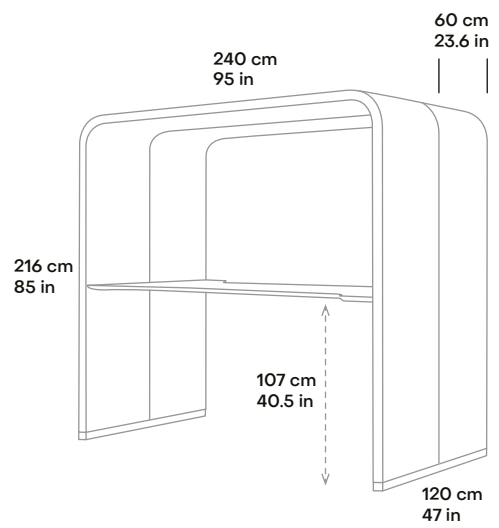

Silen Bridges Bond standing height