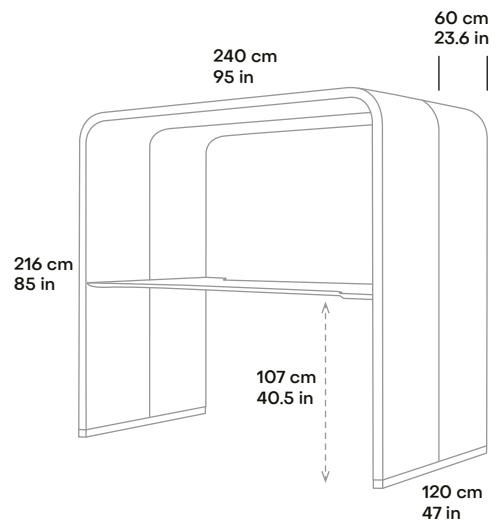

Silen Bridges Bond standing height