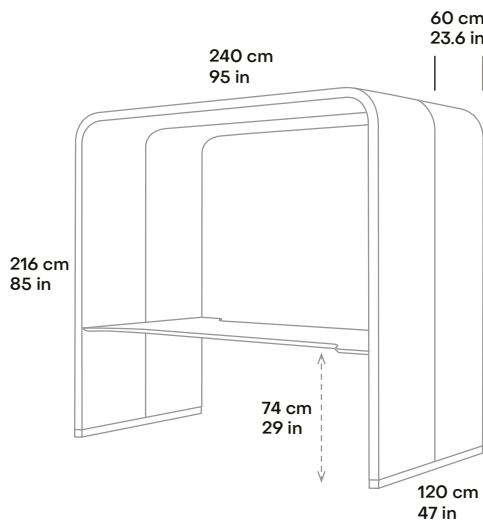

Plinth

Painted steel, adjustable legs for levelling.

Electricity and lighting

Optional.

Fittings colours

White RAL 9003

Black RAL 9011

Textile sides Camira Quest

Technical specification

SIZE AND SETUP	240 x 120 cm / 95 x 47 in Meeting table height options: · 74 cm / 29 in · 107 cm / 42 in
LIGHTING	4000K LED light strip in each arch
WEIGHT	201 kg / 443 lbs
SCREEN BRACKET	Universal TV mount with power outlet for screen and HDMI cable